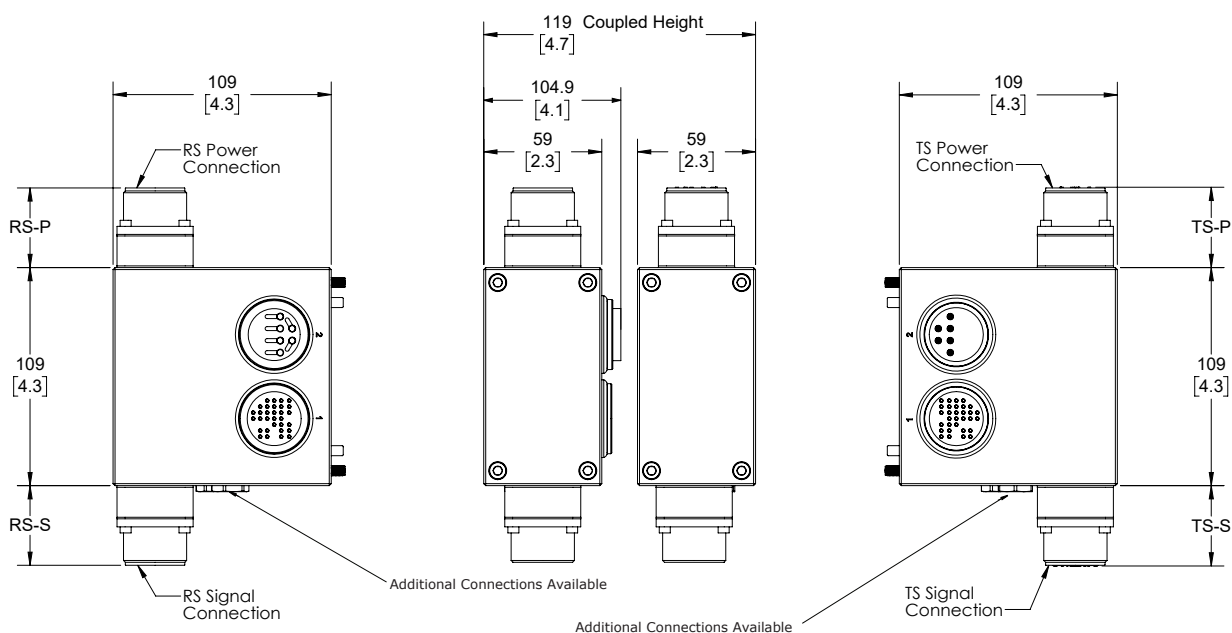

PRODUCT INFORMATION

ROBOT ADAPTOR MODULE

TOOL ADAPTOR MODULE

Mounting Hardware Included

MODEL	RS-P	RS-S	TS-P	TS-S
M23	33.8 (1.3)	25.6 (1.0)	50.2 (2.0)	34.9 (1.4)
MS	39.8 (1.6)	39.8 (1.6)	39.8 (1.6)	39.8 (1.6)

* Dimensions are in millimeters (inches).

** All dimensions are descriptive and subject to variation for technical upgrading. We reserve the right to make variations without prior notification.

Applied Robotics
648 Saratoga Road
Glenville, NY 12302 USA
Tel. +1 518 384 1000 Fax +1.5183841200
info@appliedrobotics.com
www.appliedrobotics.com