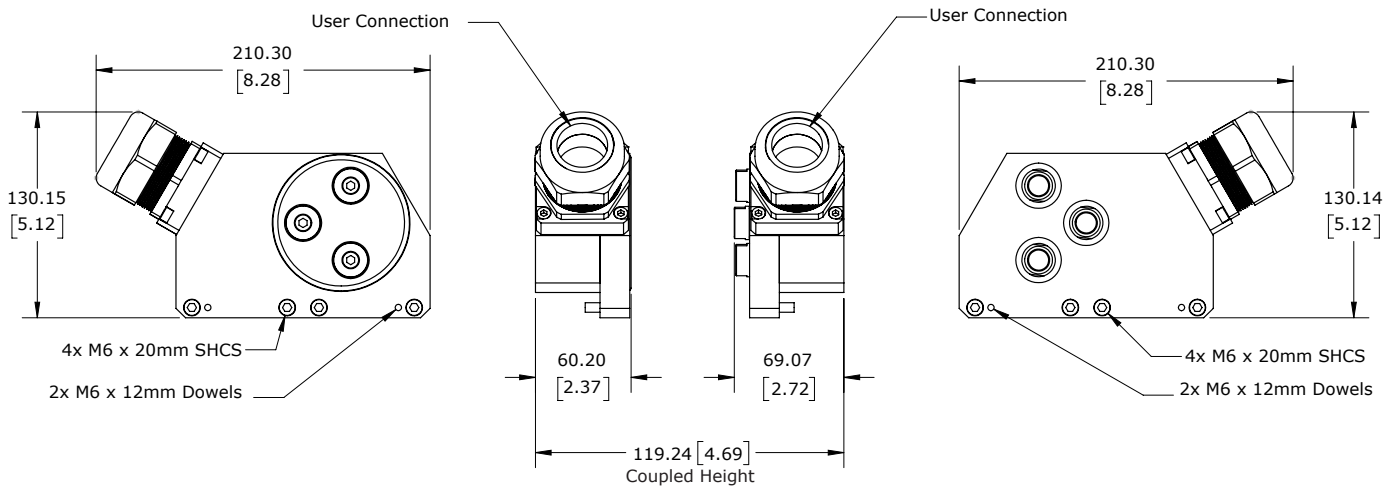

PRODUCT INFORMATION

ROBOT ADAPTOR MODULE

TOOL ADAPTOR MODULE

ROBOT ADAPTOR MODULE - Robifix

* Dimensions are in millimeters (inches).

** All dimensions are descriptive and subject to variation for technical upgrading. We reserve the right to make variations without prior notification.