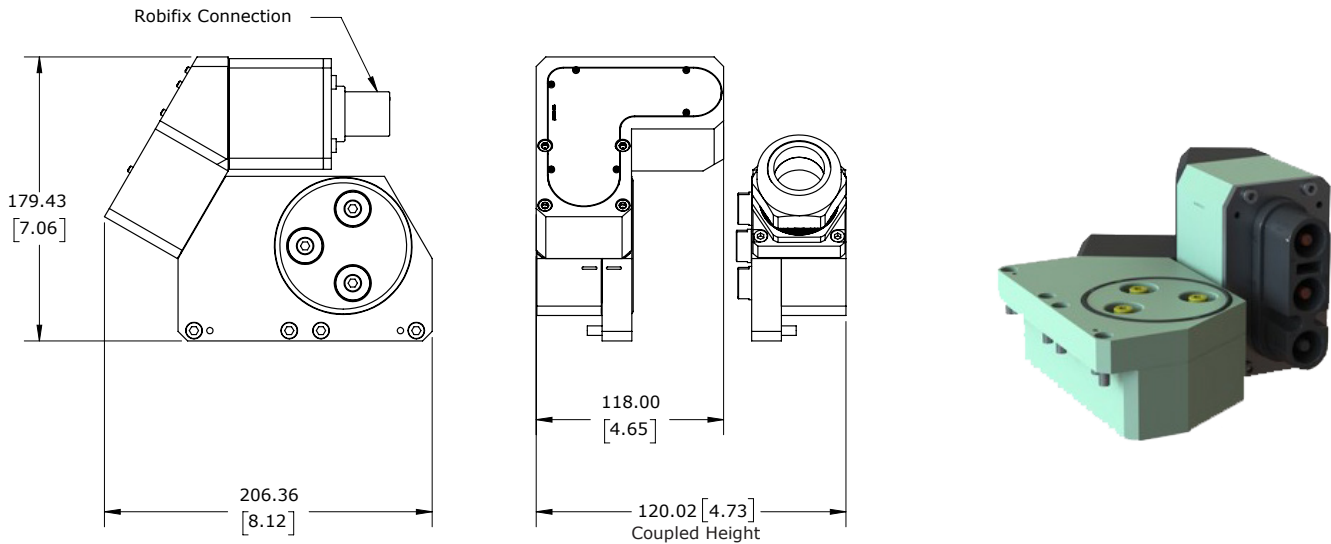

PRODUCT INFORMATION

ROBOT ADAPTOR MODULE

TOOL ADAPTOR MODULE

ROBOT ADAPTOR MODULE - Robifix

* Dimensions are in millimeters (inches).

** All dimensions are descriptive and subject to variation for technical upgrading. We reserve the right to make variations without prior notification.