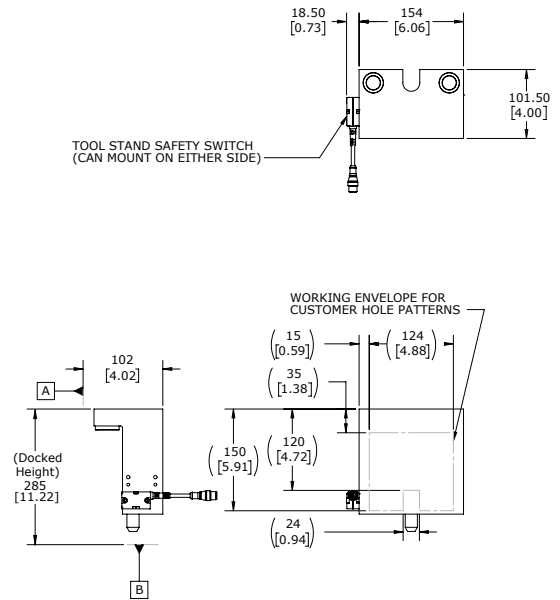

PRODUCT INFORMATION - MOUNTS

T-Plate Mount

L-Plate Mount

PRODUCT INFORMATION - FIXTURES

Compliant Fixture

Non-Compliant Fixture

* Dimensions are in millimeters (inches).

** All dimensions are descriptives and subject to variation for technical upgrading. We reserve the right to make variations without prior notification.

*** Mounting M12 SHCS locations for Non-Compliant Fixture are the same as the Compliant Fixture locations.

Applied Robotics
648 Saratoga Road
Glenville, NY 12302 USA
Tel. +1 518 384 1000 Fax +1.5183841200
info@appliedrobotics.com
www.appliedrobotics.com