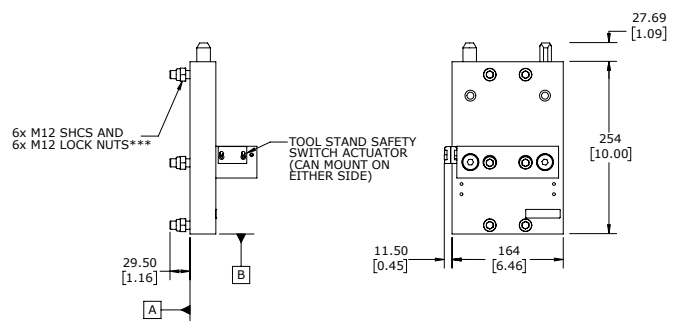

PRODUCT INFORMATION - MOUNTS

T-Plate Mount

L-Plate Mount

PRODUCT INFORMATION - FIXTURES

Compliant Fixture

Non-Compliant Fixture

* Dimensions are in millimeters (inches).

** All dimensions are descriptives and subject to variation for technical upgrading. We reserve the right to make variations without prior notification.

*** Mounting M12 SHCS locations for Non-Compliant Fixture are the same as the Compliant Fixture locations.

Applied Robotics
648 Saratoga Road
Glenville, NY 12302 USA
Tel. +1 518 384 1000 Fax +1.5183841200
info@appliedrobotics.com
www.appliedrobotics.com