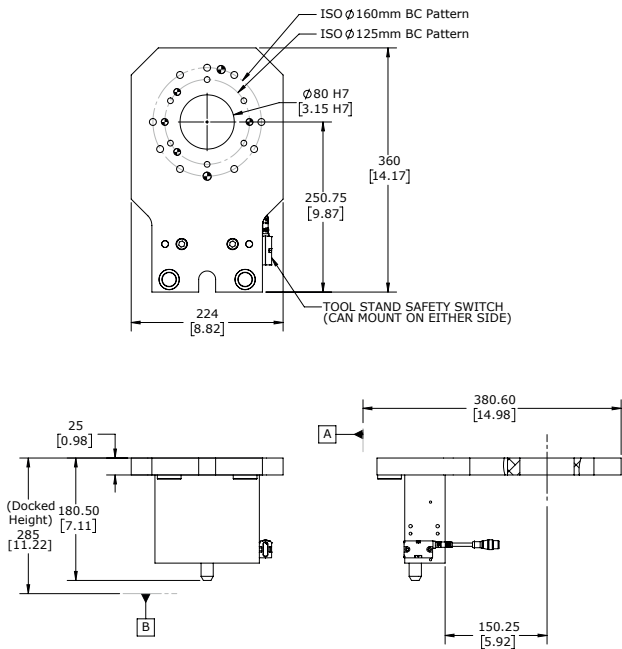

PRODUCT INFORMATION - MOUNTS

T-Plate Mount

L-Plate Mount

PRODUCT INFORMATION - FIXTURES

Compliant Fixture

Non-Compliant Fixture

* Dimensions are in millimeters (inches).

** All dimensions are descriptives and subject to variation for technical upgrading. We reserve the right to make variations without prior notification.

*** Mounting M12 SHCS locations for Non-Compliant Fixture are the same as the Compliant Fixture locations.

Applied Robotics
648 Saratoga Road
Glenville, NY 12302 USA
Tel. +1 518 384 1000 Fax +1.5183841200
info@appliedrobotics.com
www.appliedrobotics.com