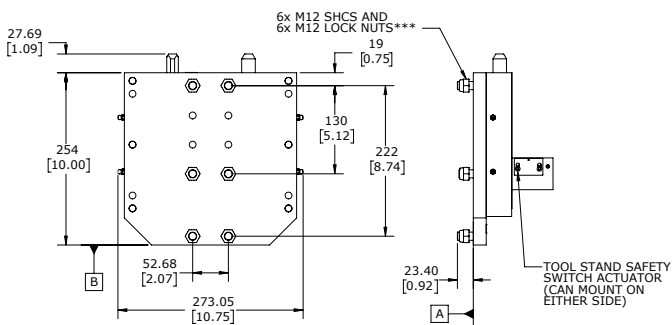

PRODUCT INFORMATION - MOUNTS

T-Plate Mount

L-Plate Mount

PRODUCT INFORMATION - FIXTURES

Compliant Fixture

Non-Compliant Fixture

* Dimensions are in millimeters (inches).

** All dimensions are descriptives and subject to variation for technical upgrading. We reserve the right to make variations without prior notification.

*** Mounting M12 SHCS locations for Non-Compliant Fixture are the same as the Compliant Fixture locations.

Applied Robotics
648 Saratoga Road
Glenville, NY 12302 USA
Tel. +1 518 384 1000 Fax +1.5183841200
info@appliedrobotics.com
www.appliedrobotics.com