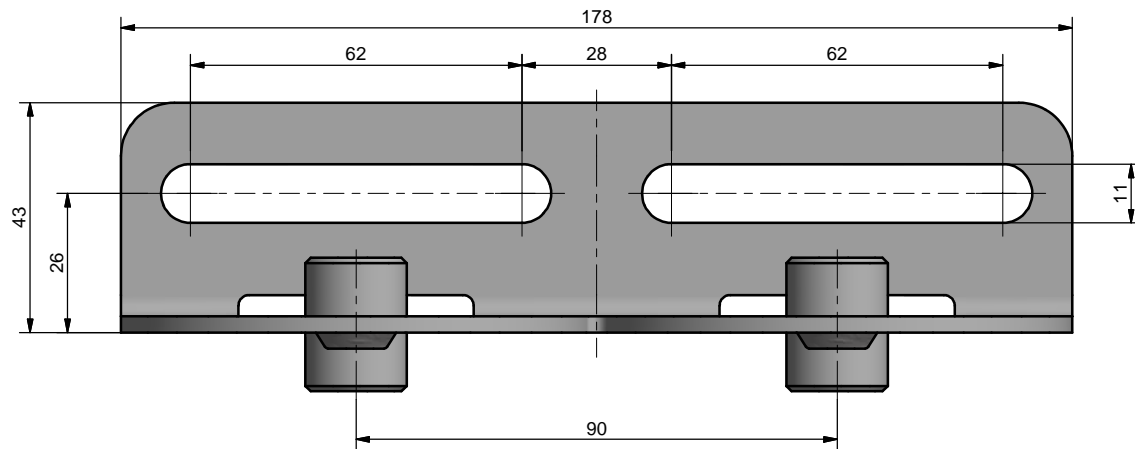

Scale: 1:1	Date: 06.06.2016	Material: stainless steel	Description: Bracket STAR Standard Duty 2-point G1/4 female (stainless steel) Montagehalterung STAR Standard Duty 2-fach G1/4i (Edelstahl)
Size: A3	Revision / drawn: B / cst	Part No. 109667	

perma