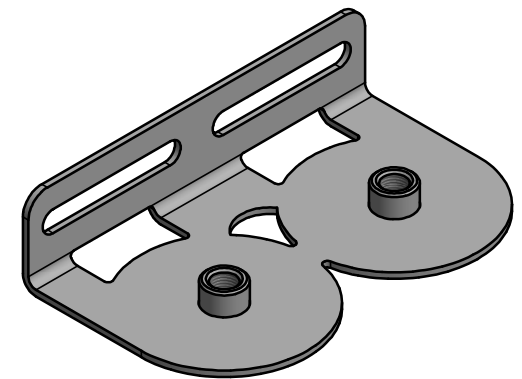

Scale: 1:1	Date: 06.06.2016	Material: stainless steel	Description: Bracket STAR Standard Duty 2-point G1/4 female (stainless steel) Montagehalterung STAR Standard Duty 2-fach G1/4i (Edelstahl)
Size: A3	Revision / drawn: B / cst	Part No. 109667	

perma